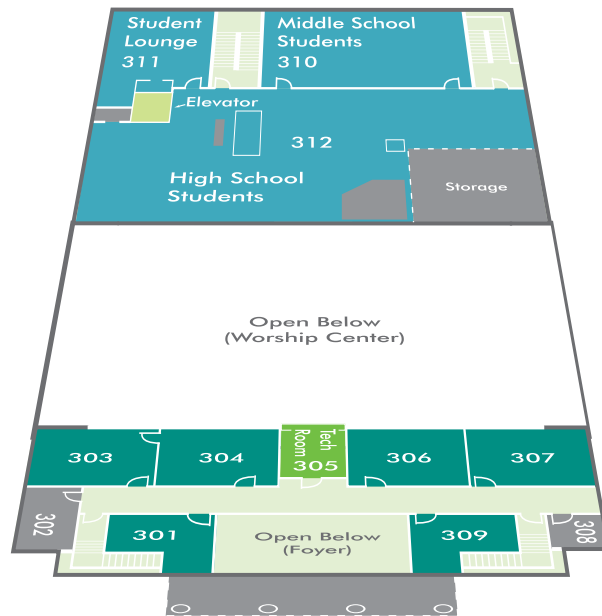

**Top Level Students**

**Elevator used for Handicap & Special Needs Only**

**2nd Level Worship Center (Main Level)**

**Students Only Entrance & Exit**

**Portico  
Worship Center & Students  
Main Entrance & Exit  
(drop off for handicap only)**

**Kids/Parents Only Entrance & Exit**

**Pavilion  
Kids/Staff/Volunteer  
Screening**

**Lower Level from back parking**