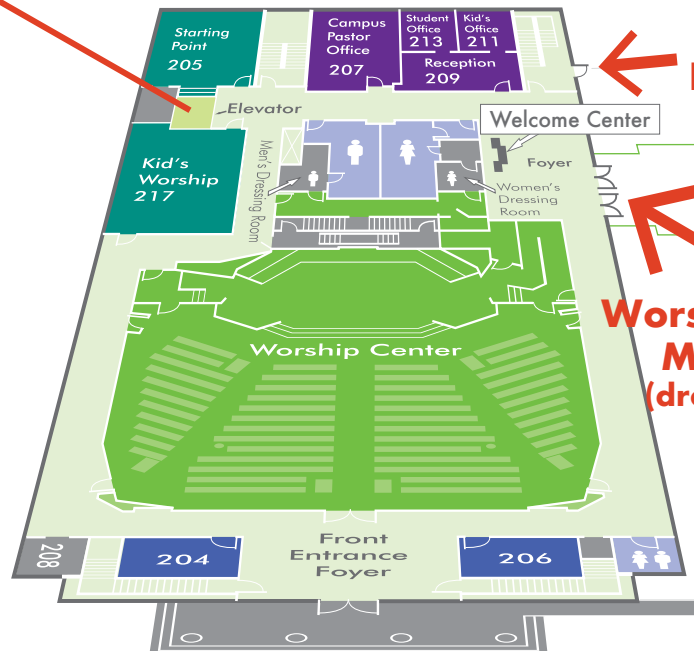

**Top Level Students**

**Elevator used for Handicap & Special Needs Only**

**2nd Level Worship Center (Main Level)**

**Students Only Entrance & Exit**

**Portico  
Worship Center & Students  
Main Entrance & Exit  
(drop off for handicap only)**

**Kids/Parents Only Entrance & Exit**

**Pavilion  
Kids/Staff/Volunteer  
Screening**

**Lower Level from back parking**